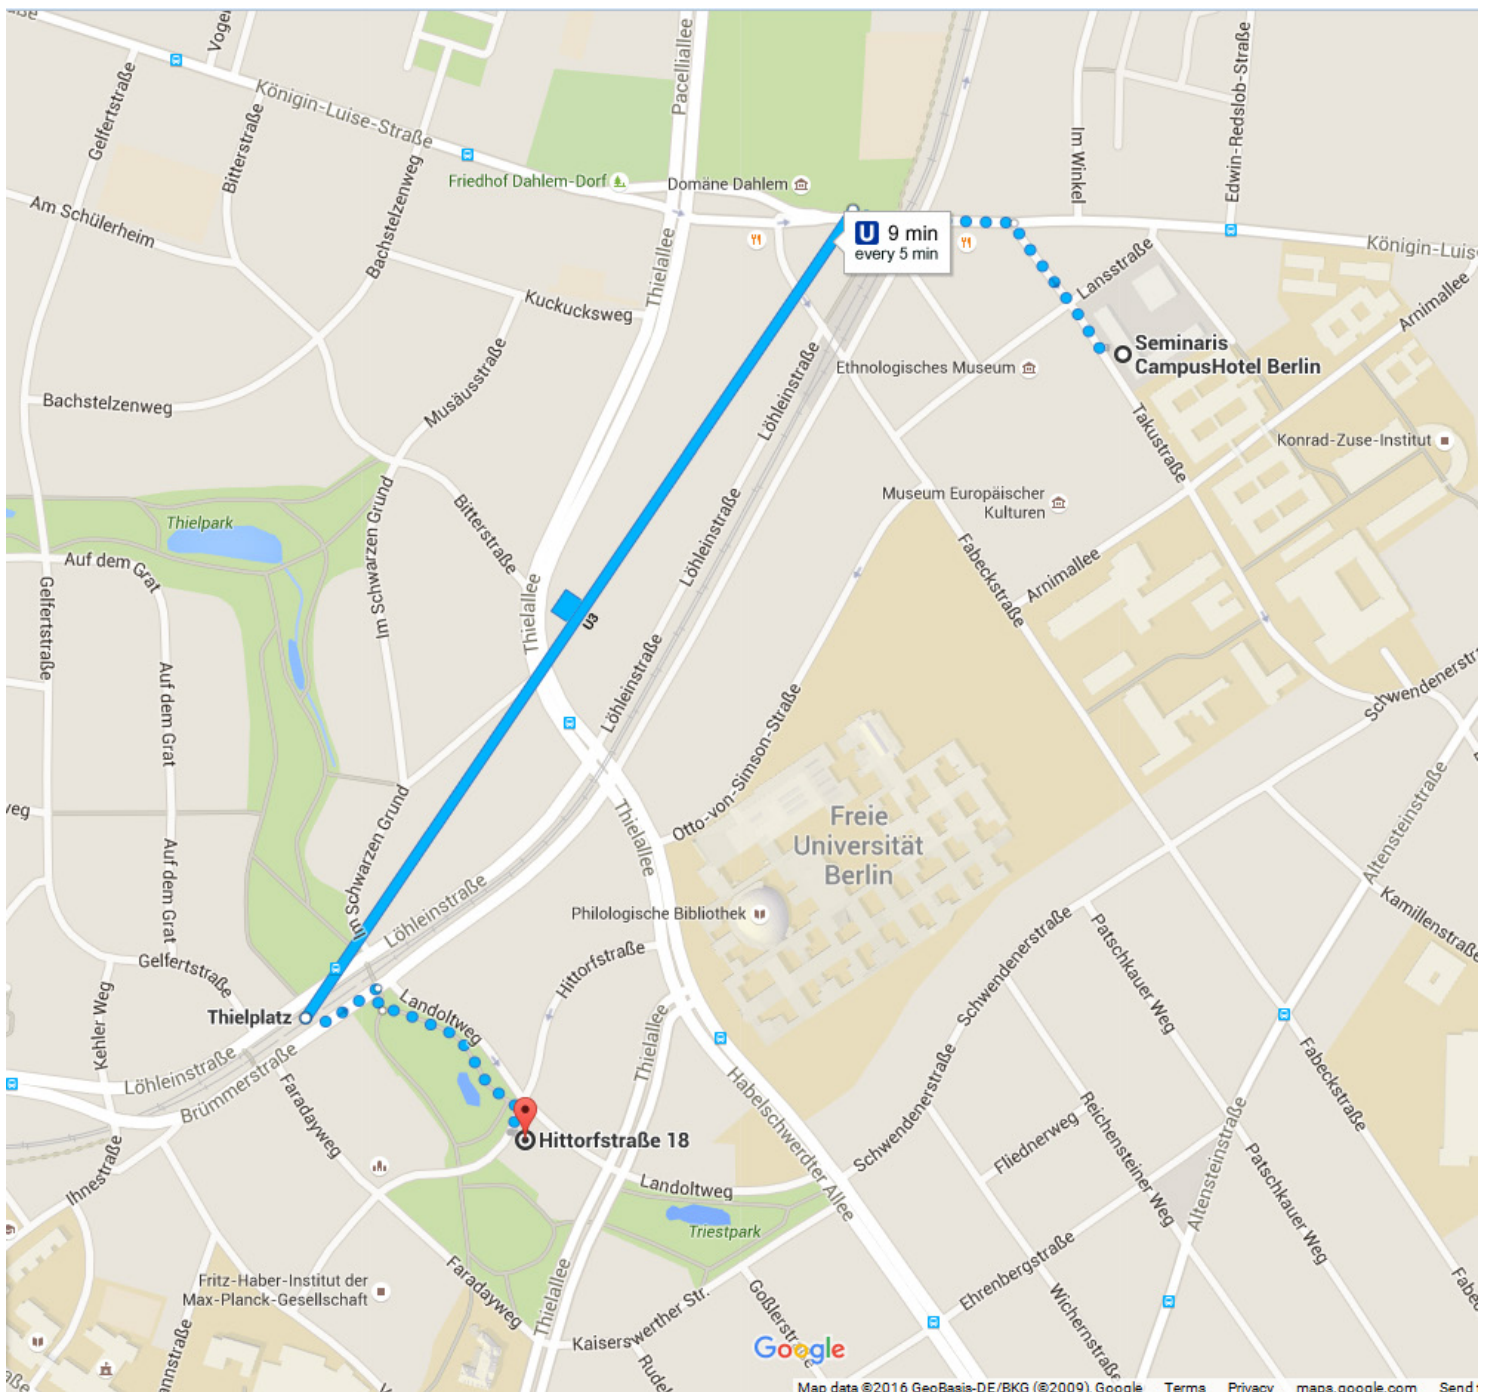

Spring Campus, April 11-15, 2016

Directions Opening Day 11.04.2016

Seminaris Campus Hotel Berlin
 Takustraße 39, 14195 Berlin

Topoi Villa Freie Universität Berlin
 Hittorfstr. 18, 14195 Berlin

By Subway:

Walk from Seminaris to Underground Station **Dahlem Dorf**, take the **U3** direction Krumme Lanke. Exit the next station **Thielplatz** (exit in traveling direction at the back). Enter **Landoltweg** to your right side. First junction on the right you'll enter **Hittorfstraße** where the Topio Villa is located.

By foot:

Walk from Seminaris to **Lansstraße**, turn left and the next right into **Otto-von-Simson-Straße**. Walk until the end of the street, then turn left again into Thielallee and take the next street on your right, called **Hittorfstraße**, walk until no. 18.