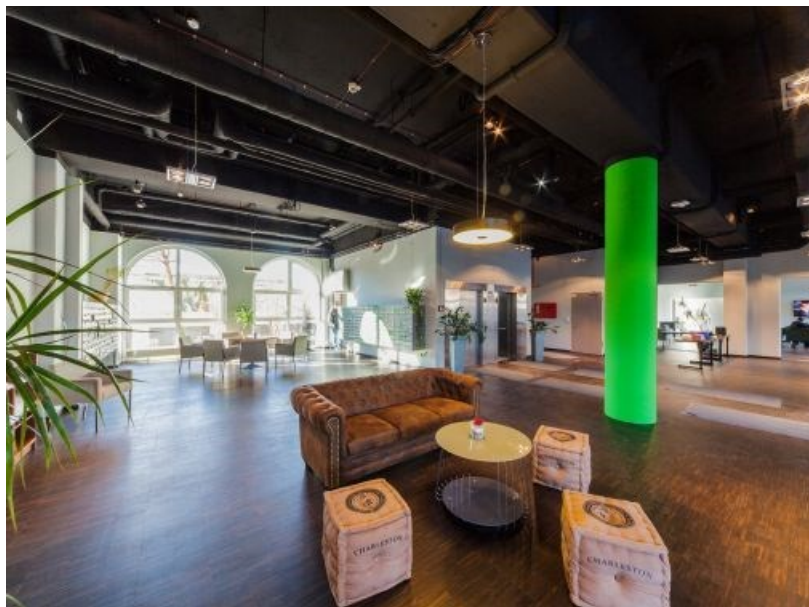

NEW HOMES FOR STUDENTS!

Gotthardstraße in Berlin-Reinickendorf

a-residenz
AKADEMIA RESIDENZ

New and furnished single-occupancy apartments with
service and leisure options

Location and transport

The apartment complex at Gotthardstraße is located in the district of Reinickendorf within walking distance of two metro stops, "Kurt-Schumacher-Platz" and "Afrikanische Straße" (U6 line). It takes approximately 50 minutes to get to the FU-Berlin main campus by public transport and approximately 20 minutes to the city center. There are several shopping and dining facilities in the vicinity.